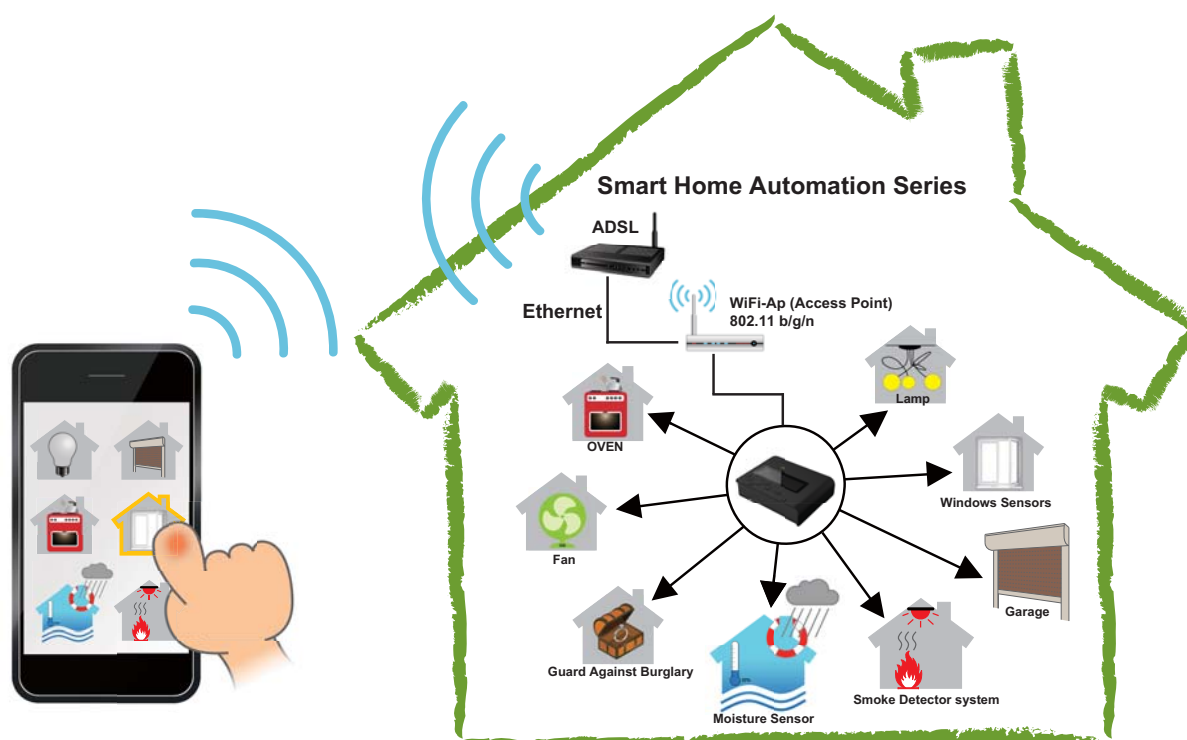

SWiRAS DEVICE –

SL868-1/3/4 CHANNEL RF RMOTE CONTROL POWER SWITCH MODULE

SL868 RF Remote Control Power Switch Module, such a wonderful product installed in the house lighting system, can absolutely bring you the tremendously convenience and comfort. This solution consists of a Remote Control and a Receiver Module so that the lights can be switched On/Off wirelessly. The original wired power switch is still workable. In addition, with application of SwiRAS Gateway and operating software, your Smart Phone (including iPhone, Android Phone and all the other Smart Phones) can access the commands like the Remote Control as well.

Therefore, no matter you are in the living room/bedroom, basement/3rd floor or office/mall, with SL868, you can easily turn On/Off the lights of your home by the Remote Control or Smart Phone.

FEATURES:

- 2.4GHz wireless RF control module
- With 1/3/4 channel outputs
- Apply to AC-to-AC or DC-to DC wireless power switch
- Direct wireless connectivity to Remote Control and SWiRAS Gateway
- Seamless integration to current device (ex. Lighting Fixture)
- Operate with existing wall switch, wireless Remote Control and Smart Phone
- Small size and power-saving design
- Easy of installation & use